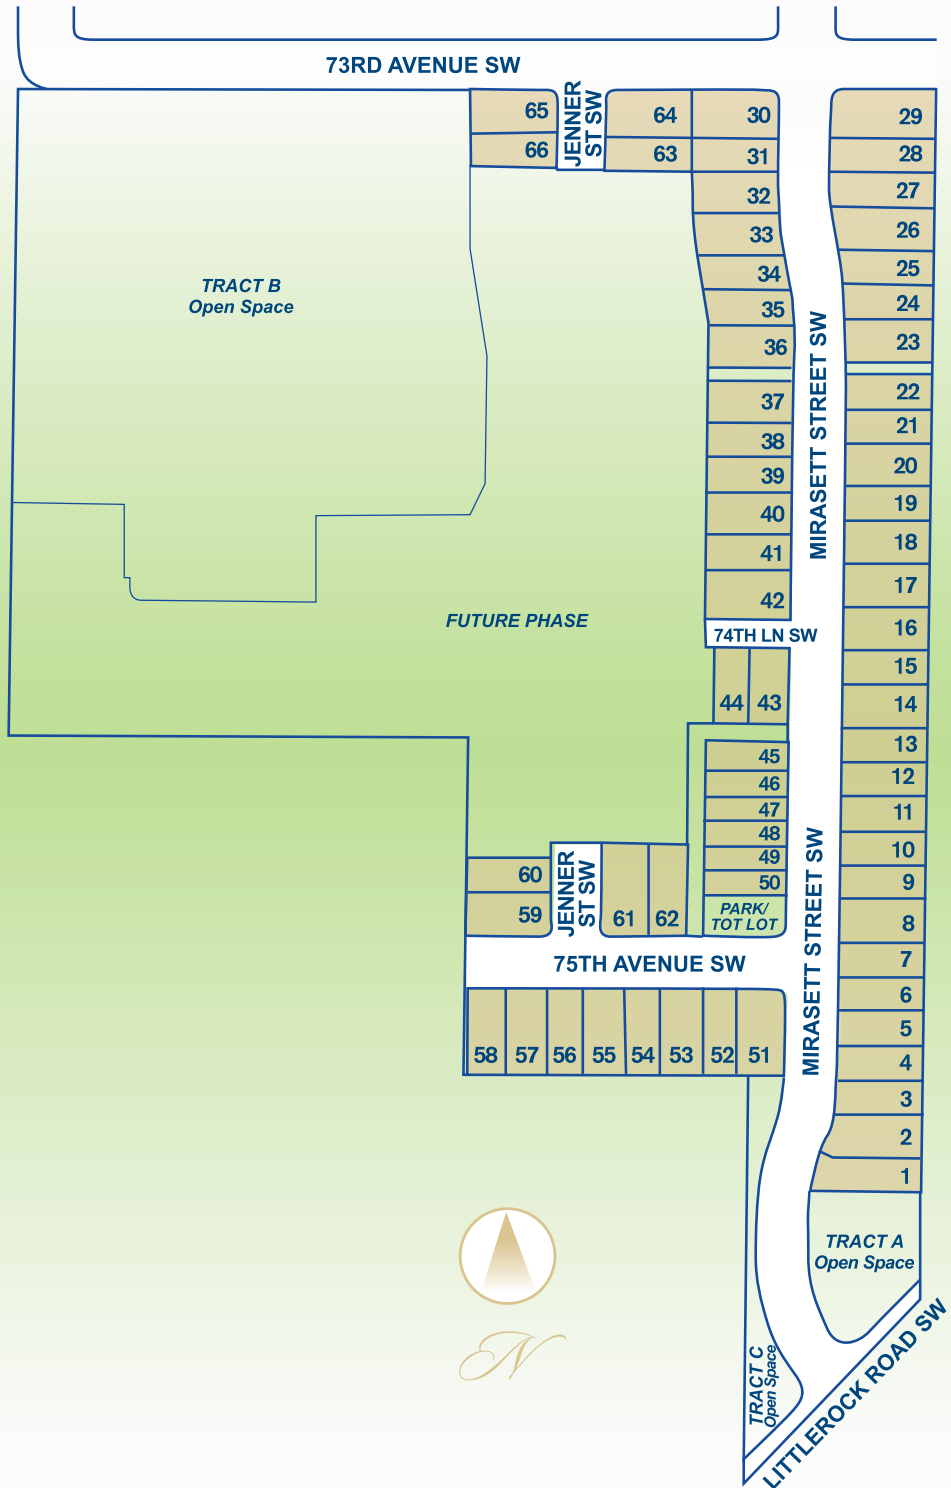

# SKYVIEW ESTATES

ROB RICE HOMES

**Coldwell Banker Team**  
 VONNA | LESLIE | JEANNE

Vonna Madeley, ABR, CRS, GRI  
 360.561.7888  
 vonna.madeley@cbolympia.com

Leslie Shipe  
 360.870.2530  
 leslie.shipe@cbolympia.com