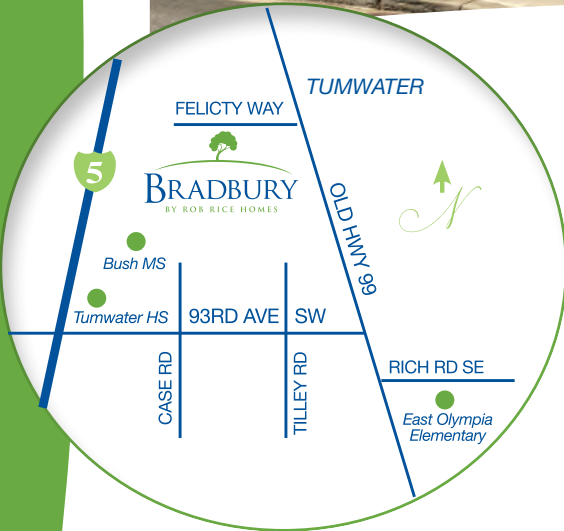

# BRADBURY

BY ROB RICE HOMES

- Luxury Rambler, Main Floor Master and 2-Story Plans
- Homes Loaded with Upgrades
- Award Winning Local Builder with Over 30 Years Experience

WELCOME TO THE NEW HOME COMMUNITY OF BRADBURY BY ROB RICE HOMES, the premier South Sound builder. Rob Rice Homes is dedicated to creating outstanding neighborhoods with charming streetscapes, neighborhood parks and landscaped open spaces. He has a 30+ year commitment to supporting the local economy by providing exceptional quality at a great value to homebuyers, building over 3000 homes in 43 neighborhoods, while securing the continuous employment of employees, subcontractors, vendors, and sales associates.

Bradbury is conveniently located in Tumwater, a city rich in history and culture. Tumwater offers parks, trails, golfing and the top rated Tumwater School District. The central location allows easy access to ocean beaches, national and state parks, and neighboring state capital, Olympia.

#### SCHOOLS:

- East Olympia Elementary
- Bush Middle School
- Tumwater High School

**ROB RICE HOMES**

Creating Exceptional Communities Since 1985

[www.robricehomes.com](http://www.robricehomes.com)

[www.facebook.com/robricehomes](https://www.facebook.com/robricehomes)