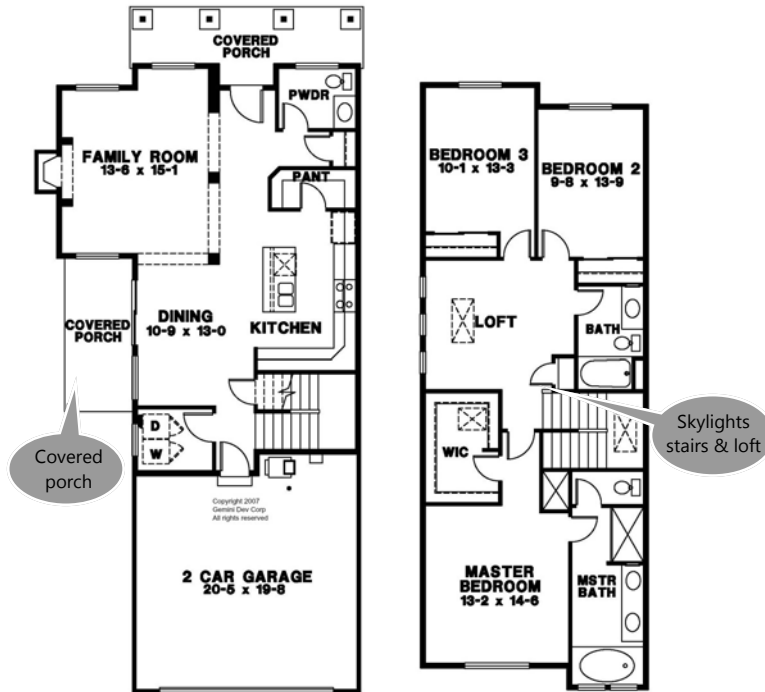

KIRSOP CROSSING

Cypress # 1951

Elevation A

Elevation B

Finishes on completed homes will vary from rendering

- 1951 square feet
- 3 Bedroom + Loft, 2.5 Bath
- Hardwood entry, kitchen, dining
- Slab granite or quartz kitchen counters w/full tile backsplash
- Gas range with double oven
- Upper level loft
- Covered front & side porch
- Fully fenced & landscaped front & back