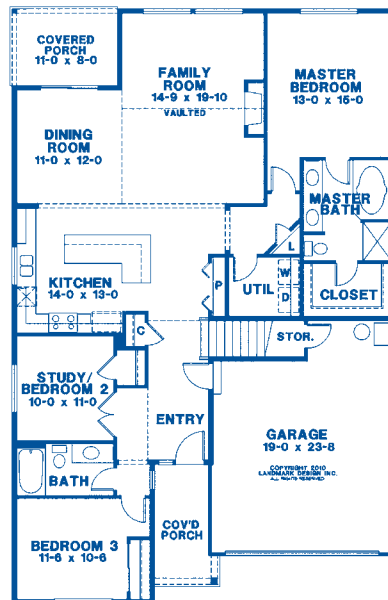

# BRADBURY

BY ROB RICE HOMES

The  
SPRUCE #2445

- 2,445 square feet
- 4 bedrooms with bonus, 3 baths
- 2-story plan with master suite on the main level
- Slab granite or quartz kitchen counters with full tile backsplash
- Hardwood in entry, kitchen and dining
- 5-piece master bath
- 10 x 12 rear patio (as allowed by permitting)
- Fully landscaped with backyard fencing