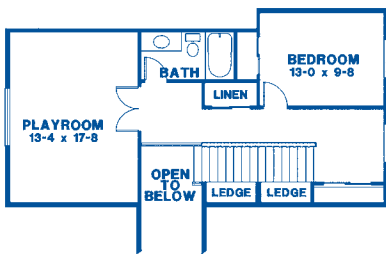

# BRADBURY

BY ROB RICE HOMES

The  
SPRUCE #2445

- 2,445 square feet
- 4 bedrooms with bonus, 3 baths
- 2-story plan with master suite on the main level
- Slab granite or quartz kitchen counters with full tile backsplash
- Hardwood in entry, kitchen and dining
- 5-piece master bath
- 10 x 12 rear patio (as allowed by permitting)
- Fully landscaped with backyard fencing