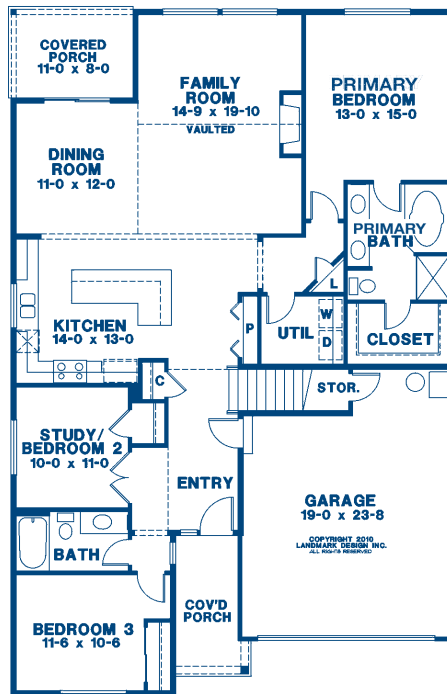

STEILACOOM RIDGE

The Spruce

- 2,445± square feet
- 4 bedrooms with bonus, 3 baths
- 2-story plan with primary suite on the main level
- Slab granite or quartz counters in the kitchen
- Hardwood in entry, kitchen and dining
- 5-piece primary bath
- 10x12 rear patio (as allowed by permitting)

REPRESENTED BY

www.robricehomes.com
www.facebook.com/robricehomes

MAIN FLOOR PLAN

Floor Plan #2445

UPPER FLOOR PLAN

CHRISTINA JANIS

360.888.2295
christina@robricehomes.com

LUCIA ARROYO