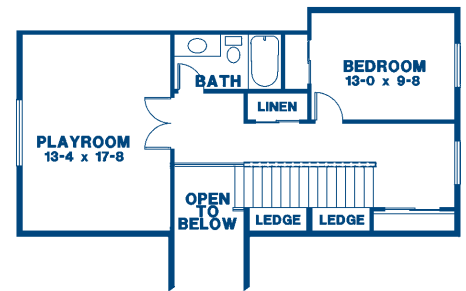

STEILACOOM RIDGE

The Spruce

- 2,445± square feet
- 4 bedrooms with bonus, 3 baths
- 2-story plan with primary suite on the main level
- Slab granite or quartz counters in the kitchen
- Hardwood in entry, kitchen and dining
- 5-piece primary bath
- 10x12 rear patio (as allowed by permitting)

REPRESENTED BY

www.robricehomes.com
www.facebook.com/robricehomes

MAIN FLOOR PLAN

Floor Plan #2445

UPPER FLOOR PLAN

CHRISTINA JANIS

360.888.2295
christina@robricehomes.com

LUCIA ARROYO