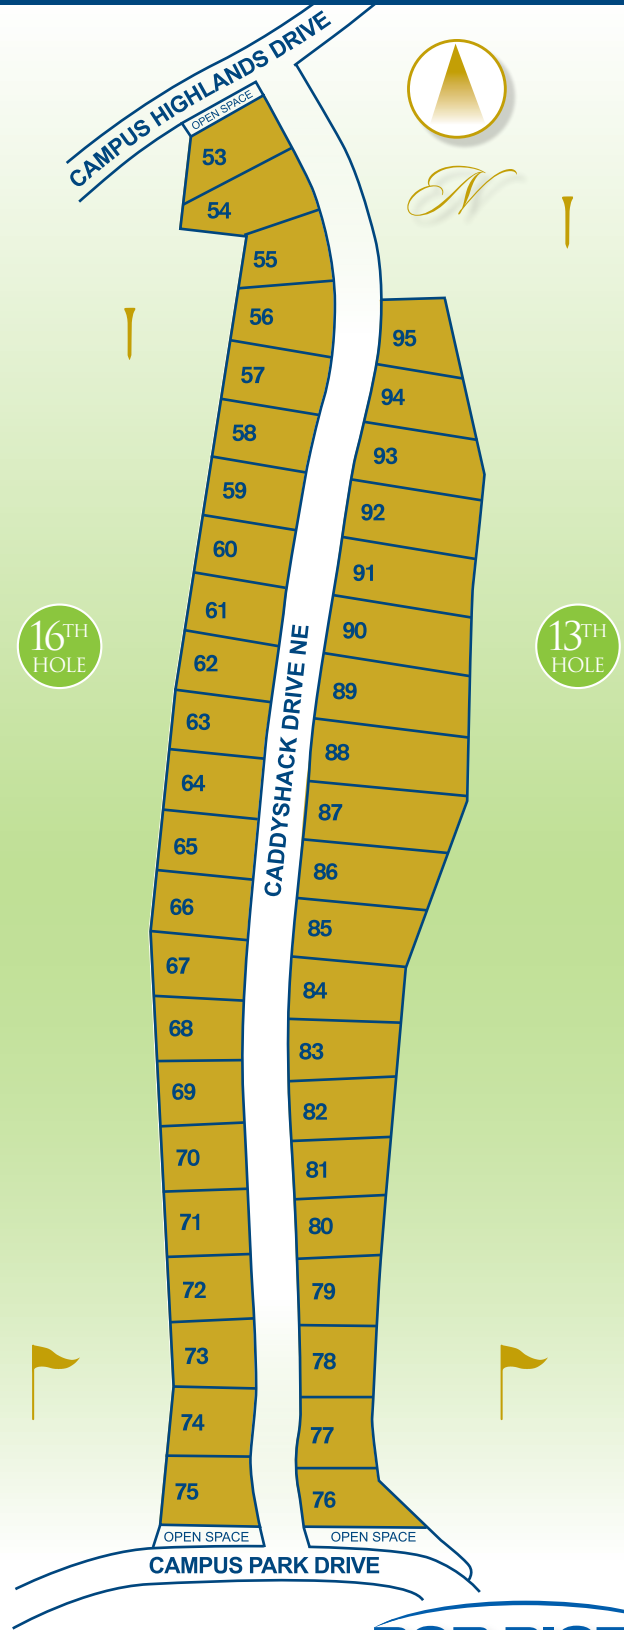

CAMPUS ESTATES

PHASE III

www.RobRiceHomes.com

ROB RICE
HOMES
Creating Exceptional Communities Since 1985

Vonna Madeley
360.561.7888

Leslie Shipe
360.870.2530

Jeanne Tranum
360.481.2255