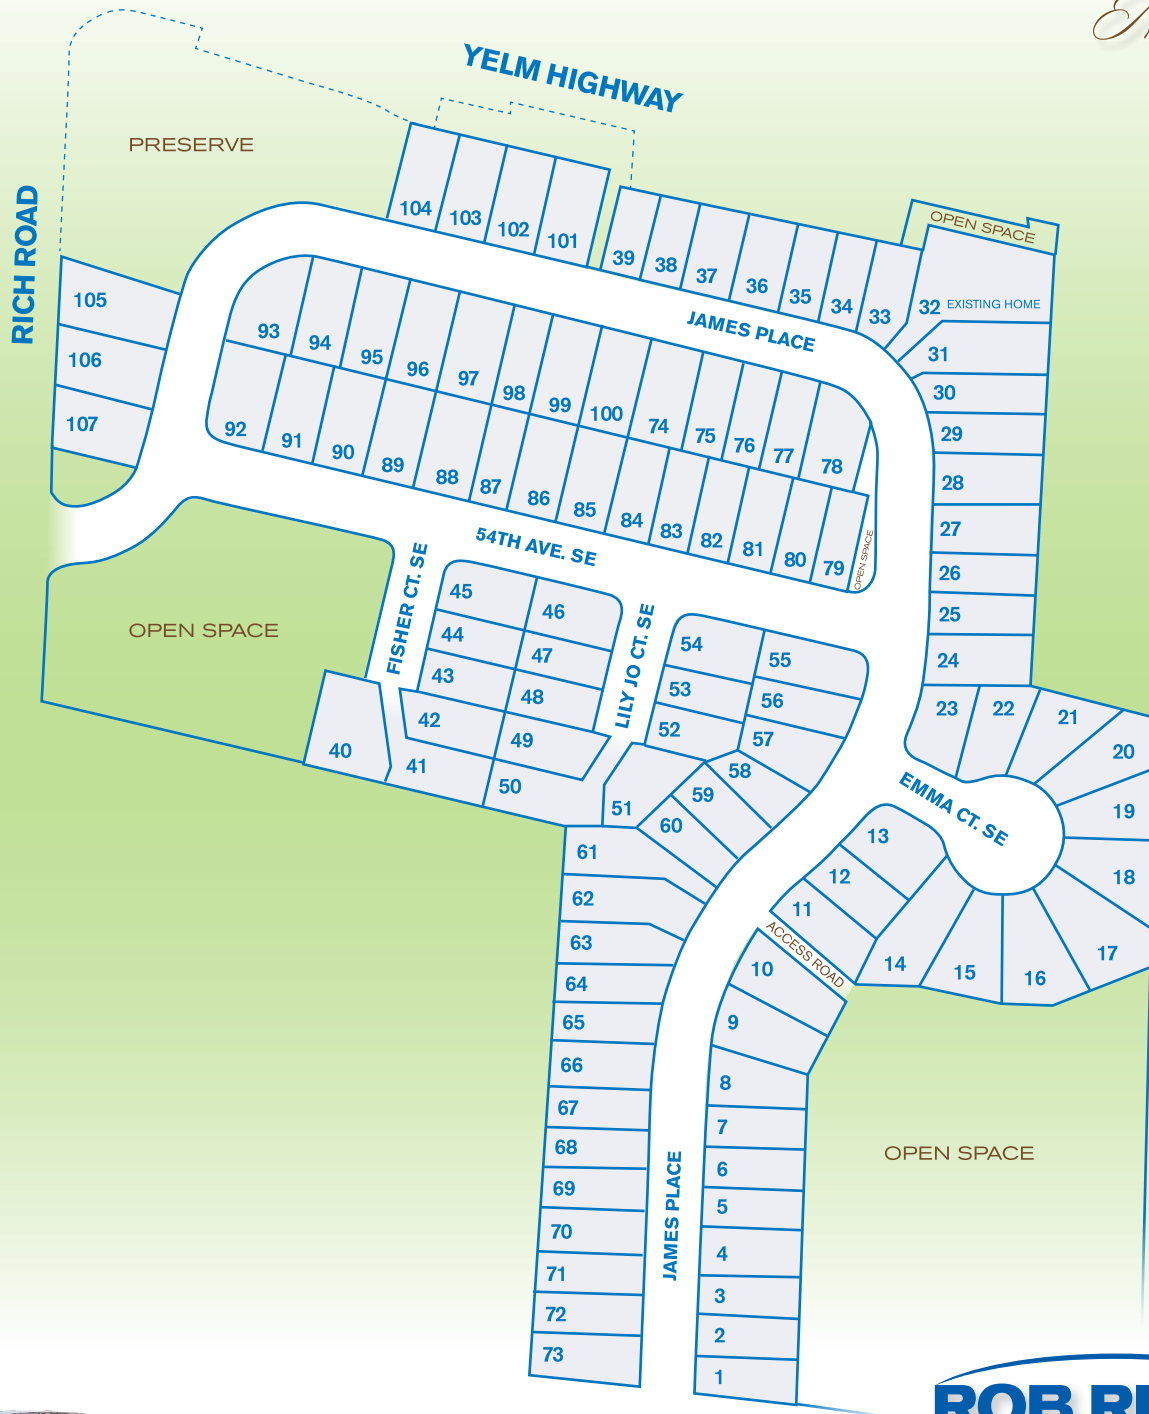

CHESTNUT VILLAGE

www.RobRiceHomes.com

Vonna Madeley
360.561.7888

Leslie Shipe
360.870.2530

Jeanne Tranum
360.481.2255

ROB RICE HOMES
Creating Exceptional Communities Since 1985