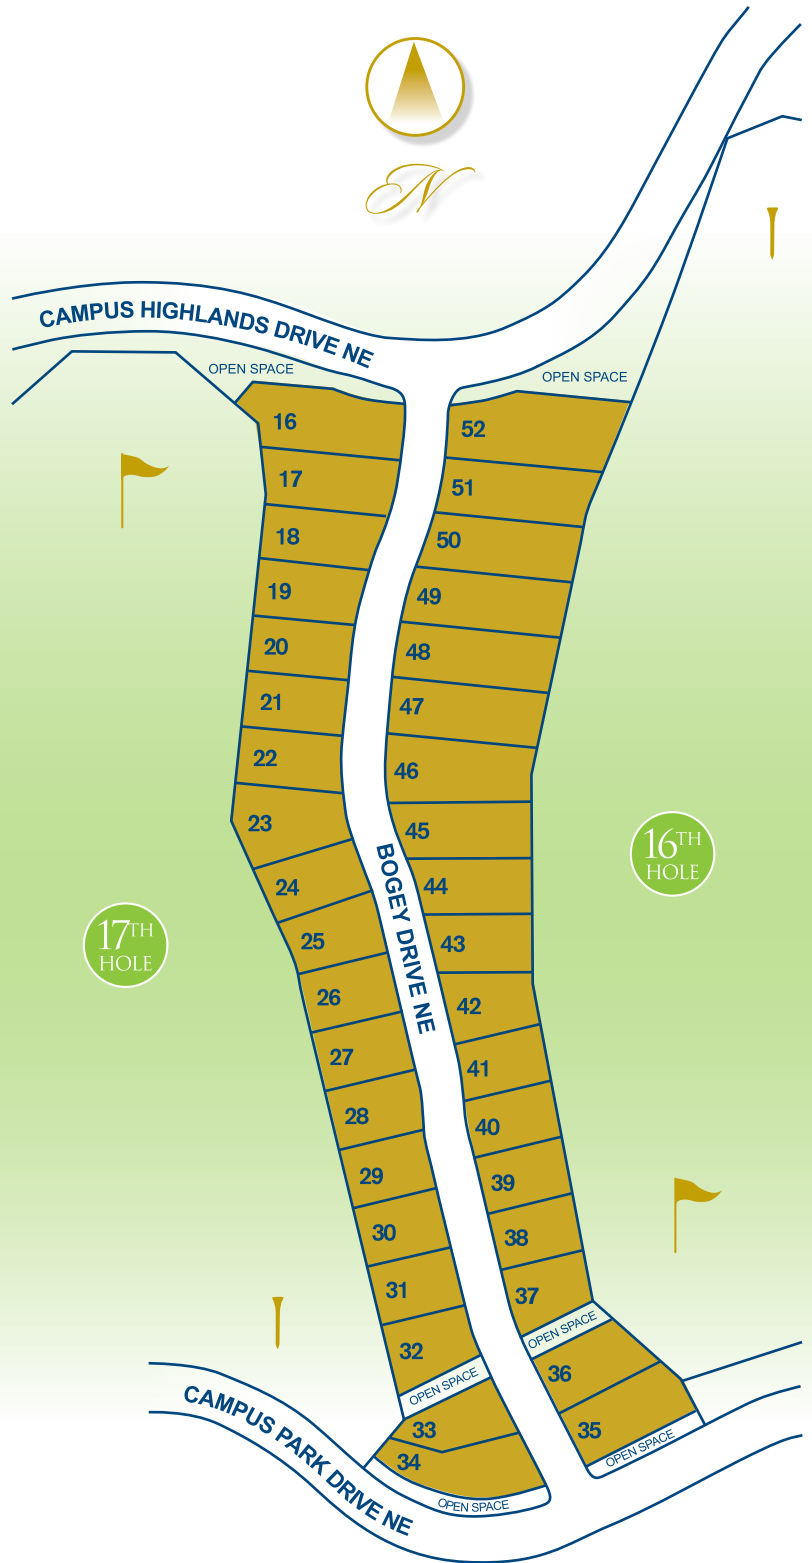

CAMPUS ESTATES

PHASE II

N

www.RobRiceHomes.com

ROB RICE
HOMES

Creating Exceptional Communities Since 1985

Vonna Madeley
360.561.7888

Leslie Shipe
360.870.2530