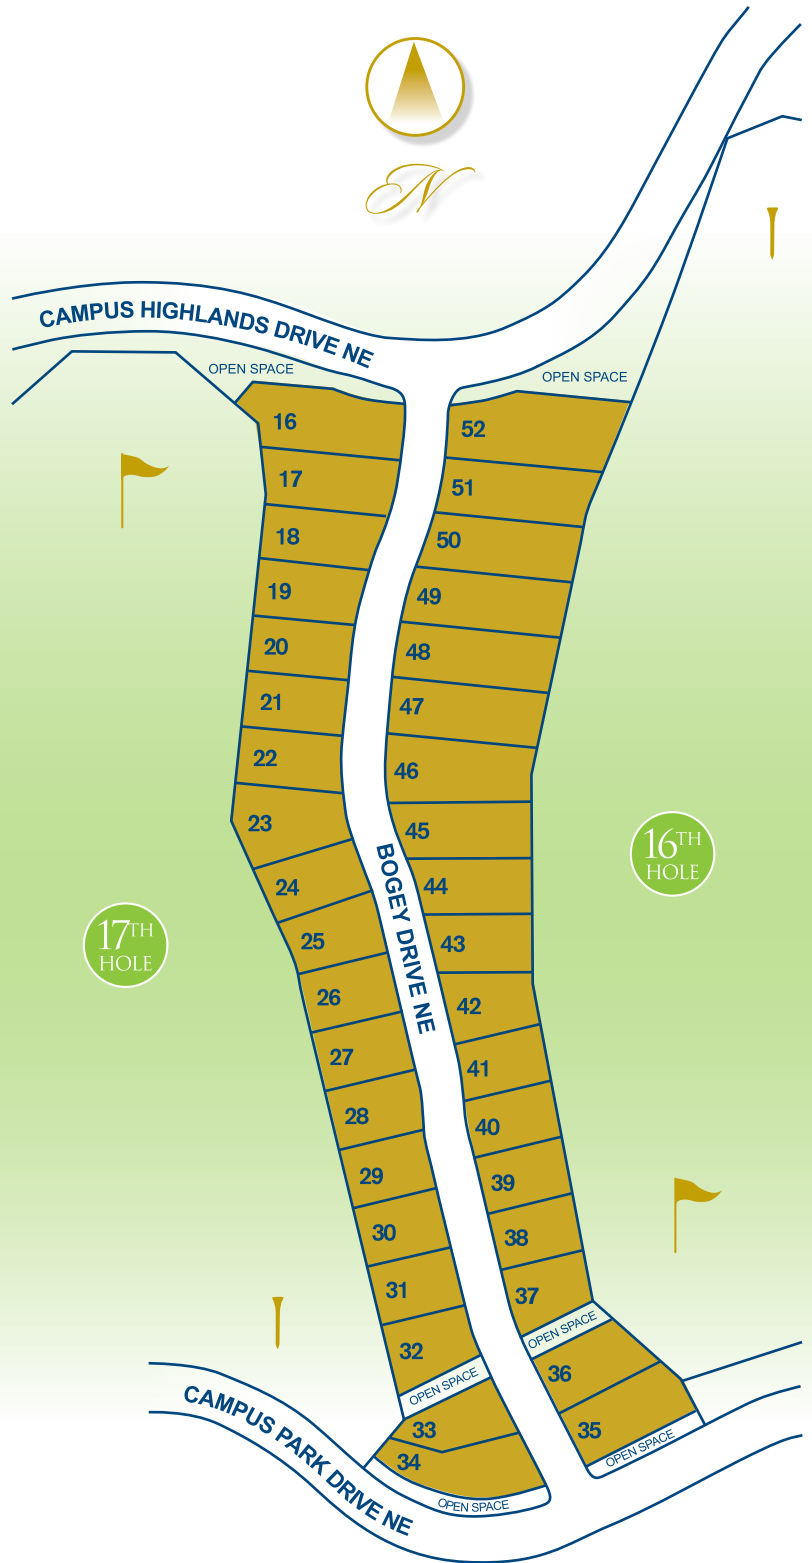

# CAMPUS ESTATES

PHASE II

N

[www.RobRiceHomes.com](http://www.RobRiceHomes.com)

**ROB RICE**  
**HOMES**

Creating Exceptional Communities Since 1985

Vonna Madeley  
360.561.7888

Leslie Shipe  
360.870.2530