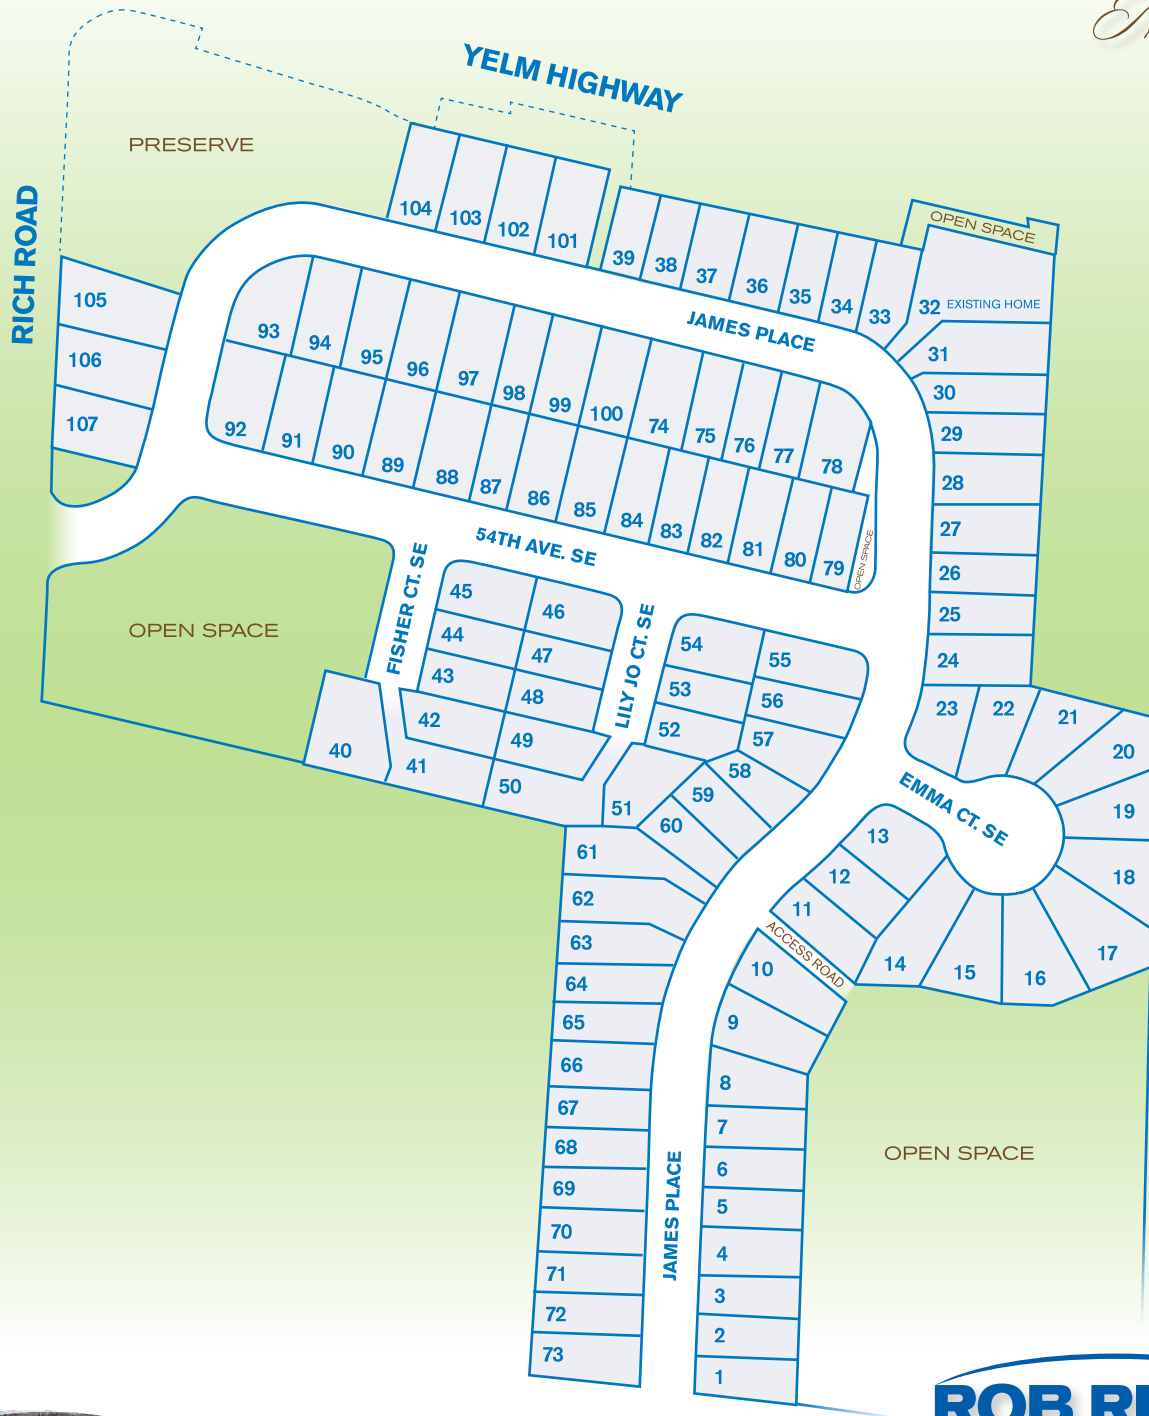

# CHESTNUT VILLAGE

[www.RobRiceHomes.com](http://www.RobRiceHomes.com)

Vonna Madeley  
360.561.7888

Leslie Shipe  
360.870.2530

Jeanne Tranum  
360.481.2255

**ROB RICE**  
**HOMES**  
Creating Exceptional Communities Since 1985