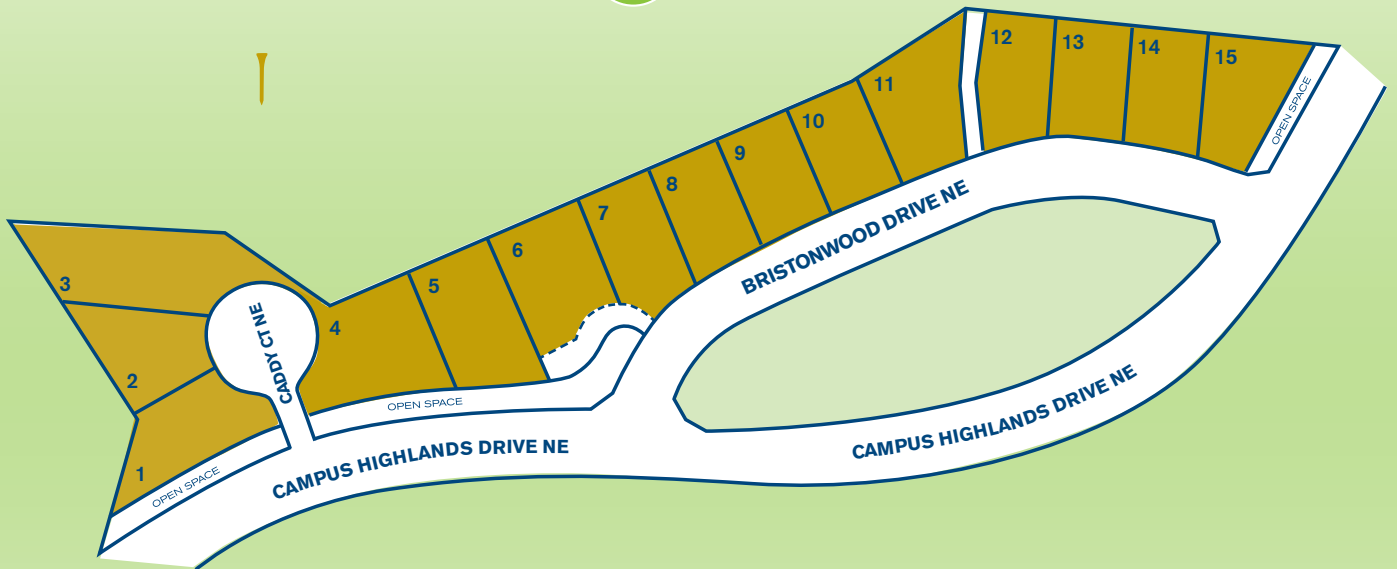

CAMPUS ESTATES

12TH
HOLE

www.RobRiceHomes.com

ROB RICE
HOMES
Creating Exceptional Communities Since 1985

Vonna Madeley
360.561.7888

Leslie Shipe
360.870.2530

Jeanne Trantum
360.481.2255

Homes in the Campus Estates Neighborhood are built, sold, and warranted by Evergreen Heights, LLC, a separate entity that is a member of the Rob Rice Homes family of companies.