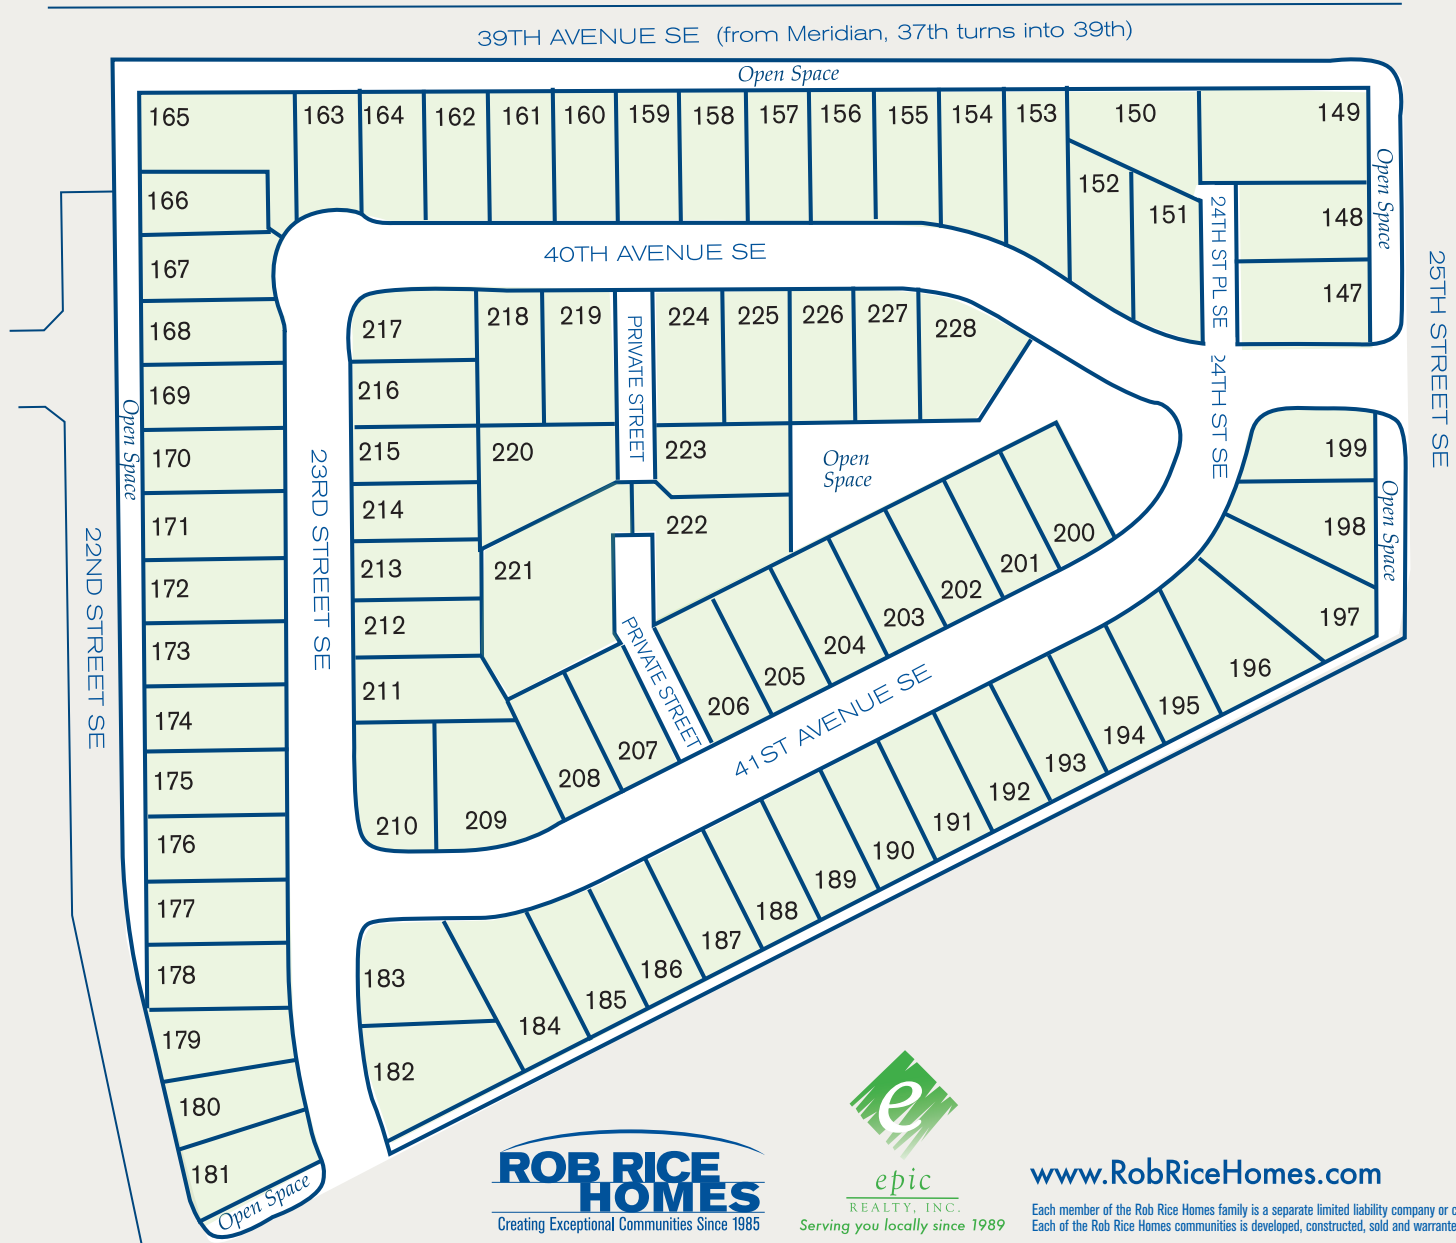

Neighborhood PHASE II

ROB RICE HOMES
 Creating Exceptional Communities Since 1985

epic
 REALTY, INC.
 Serving you locally since 1989

www.RobRiceHomes.com

Each member of the Rob Rice Homes family is a separate limited liability company or corporation. Each of the Rob Rice Homes communities is developed, constructed, sold and warranted by a separate limited liability company or corporation.