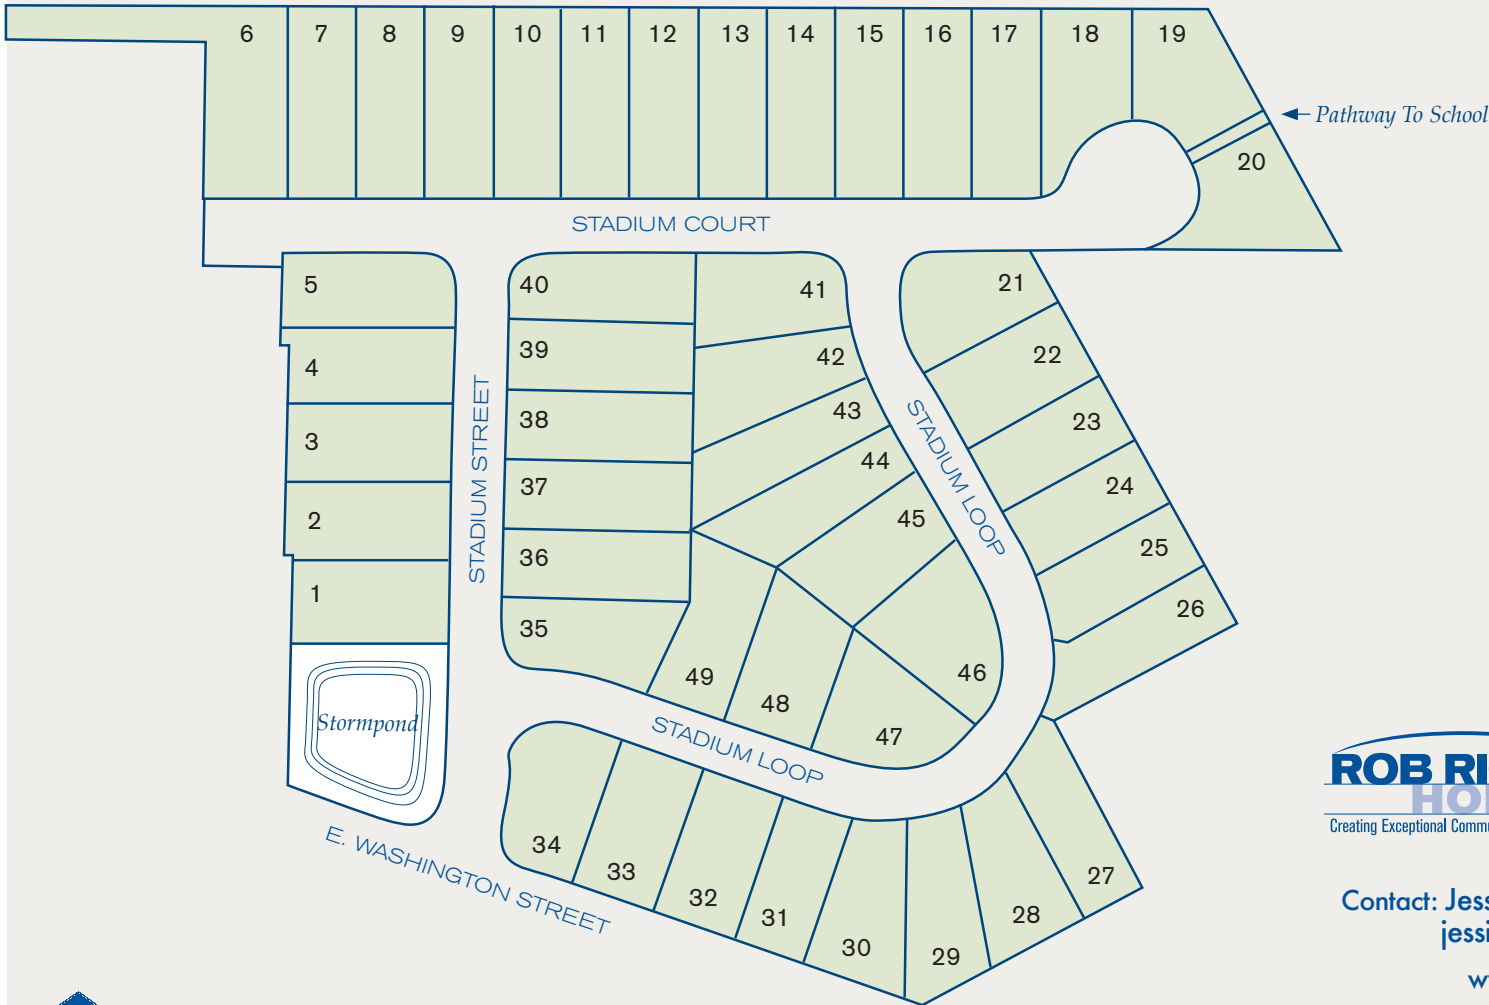

STADIUM ESTATES

Neighborhood

NAPAVINE
HIGH SCHOOL

**ROB RICE
HOMES**
Creating Exceptional Communities Since 1985

epic
REALTY, INC.
Serving you locally since 1989

Contact: Jessica Volkman • 360.790.7798
jessica@robriehomes.com
www.RobRiceHomes.com